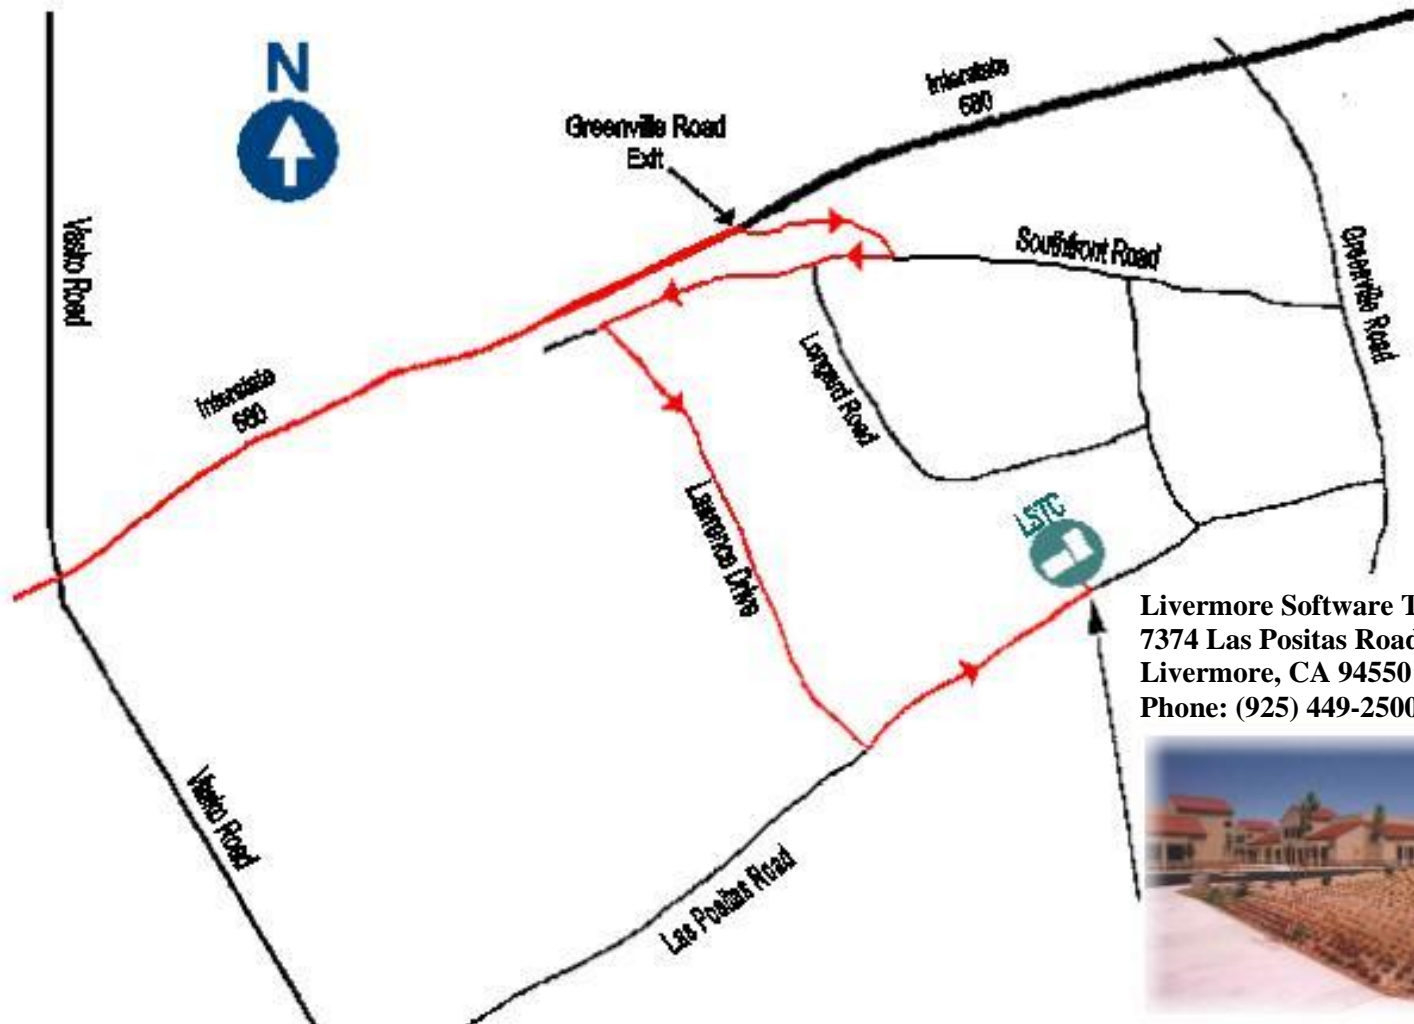

Directions from the Oakland Airport (OAK) to East Bay/hotels and LSTC:

Follow signs to Freeway 880 South.
Take Highway 238 East to Highway 580 East.
Continue East past Castro Valley & Pleasanton.
Hotels/Motels are available at several 580 exits. Please see the Hotel listing for exact locations.

Please see Page 2 for local driving directions to LSTC from 580 East.

Driving Directions to Livermore Software Technology Corporation:

DON'T MISS THE GREENVILLE ROAD EXIT!

The next exit is about 15-20 minutes down the freeway.

When driving **east** on Interstate 580,
Take the Greenville Road exit.
Turn right onto Southfront Road
Take the second left at Lawrence Drive
Take the next left into Las Positas Road.
LSTC is on the left, number 7374.

Hotels/Motels

The following hotels/motels are located within Livermore and are approximately a **5 minute drive** from the LSTC offices:

Bestwestern (within walking distance)
7600 Southfront Road
Livermore, CA
(925) 456-5422