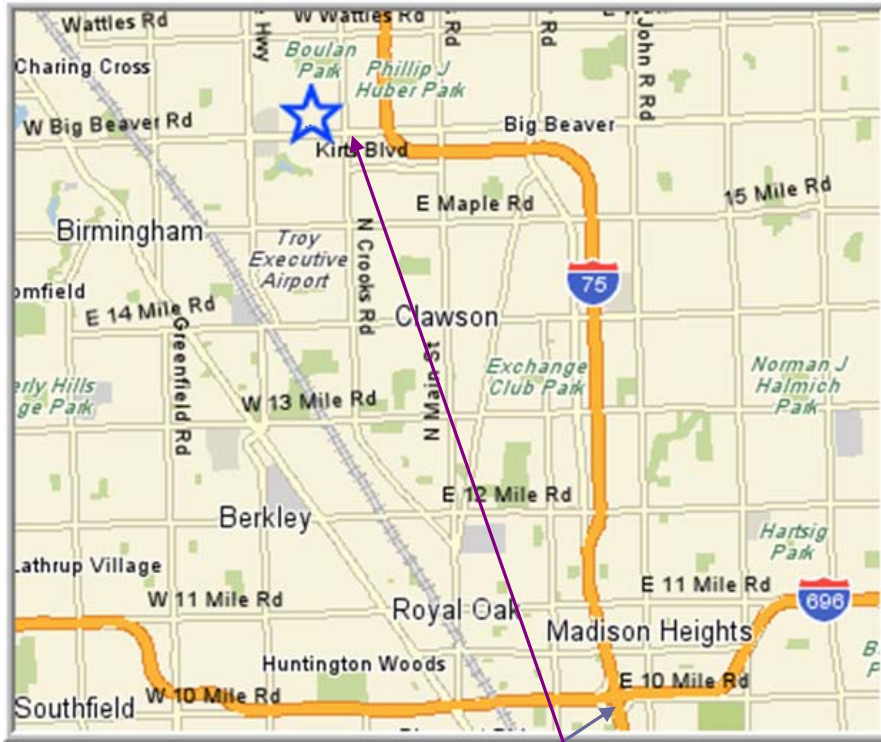

**Alternate Route:** Follow airport signs to I-275 north.

Travel north to I-696 East. Travel I-696 east to I-75 North.

(This exit has two lanes, splitting to two ramps; the left one is north.)

From I-75 North, exit Big Beaver; stay on exit past east ramp to west ramp. Travel west on Big Beaver, cross Crooks to 1740 West Big Beaver on right (north side of street).

**LSTC**  
Livermore Software  
Technology Corp.

# LSTC Michigan, Suite 100

1740 West Big Beaver Road, Troy, Michigan 48084

office: 248-649-4728

Detroit Metropolitan Wayne County Airport: <http://www.metroairport.com/>

AAA Michigan : <http://www.autoclubgroup.com/michigan/autos/traffic>

Travel I-696 east to I-75 North.

(This exit has two lanes, splitting to two ramps; the left one is north.)

Exit Big Beaver; stay on exit past east ramp to west ramp.  
Travel west on Big Beaver, cross Crooks to 1740 West Big  
Beaver on right (north side of street).