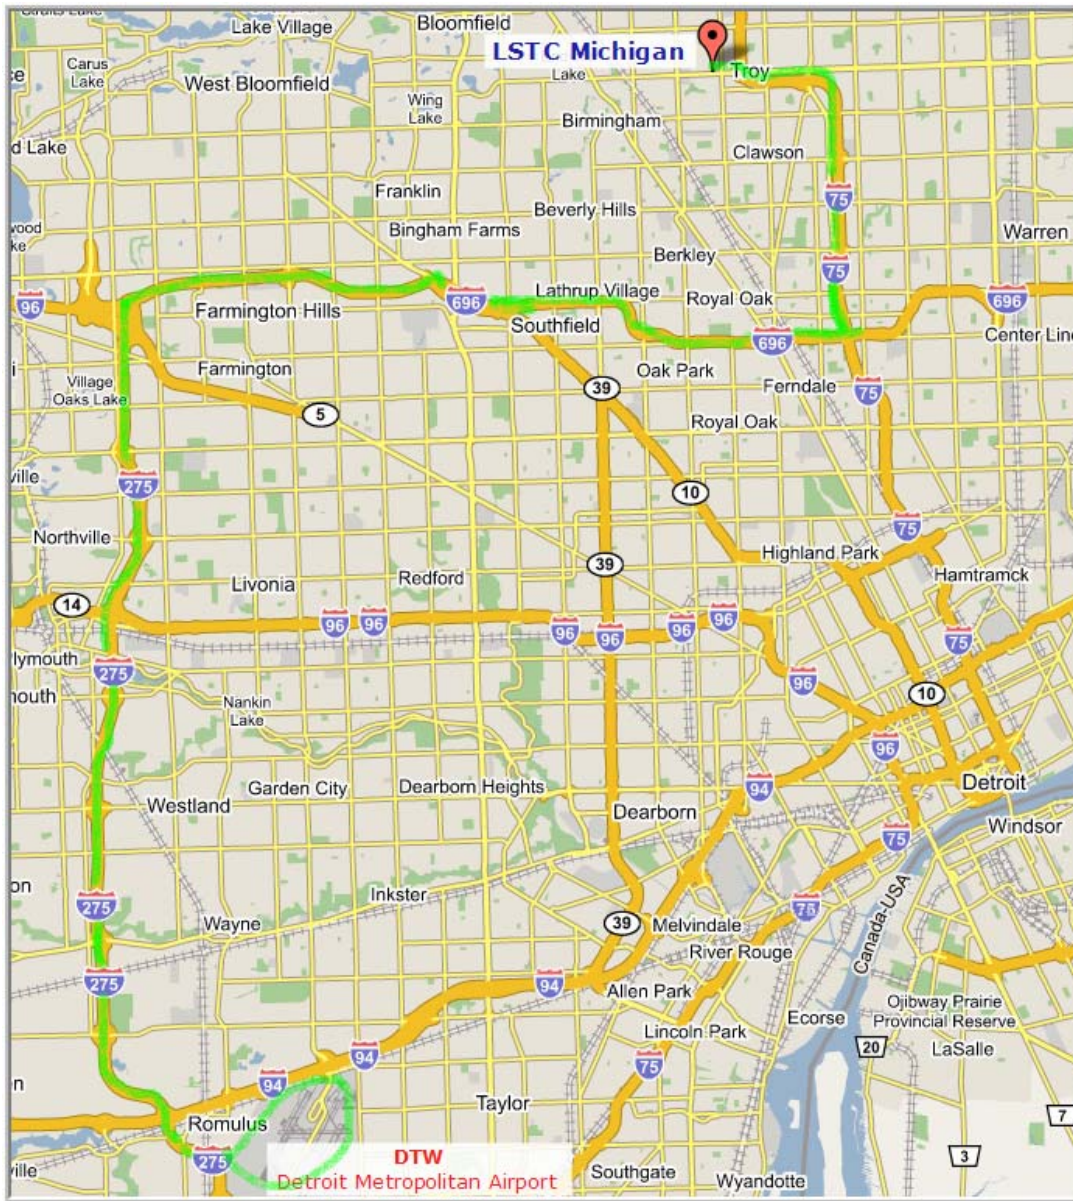

**LSTC**  
Livermore Software  
Technology Corp.

## LSTC Michigan, Suite 100

1740 West Big Beaver Road, Troy, Michigan 48084

office: 248-649-4728

**Direct route**, I-94 East to I-75 North, may have construction in many locations. Check online for up-to-date information.

**Alternate Route:** Follow airport signs to I-275 north.

Travel north to I-696 East. Travel I-696 east to I-75 North.

(This exit has two lanes, splitting to two ramps; the left one is north.)

From I-75 North, exit Big Beaver; stay on exit past east ramp to west ramp. Travel west on Big Beaver, cross Crooks to 1740 West Big Beaver on right (north side of street).

Travel I-696 east to I-75 North.

(This exit has two lanes, splitting to two ramps; the left one is north.)

Exit Big Beaver; stay on exit past east ramp to west ramp.  
Travel west on Big Beaver, cross Crooks to 1740 West Big  
Beaver on right (north side of street).