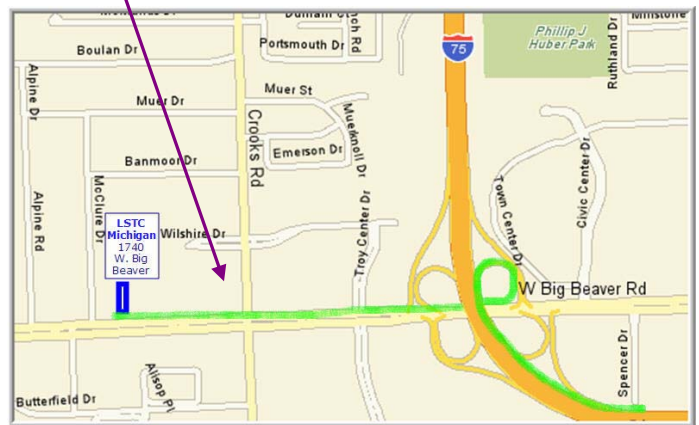

## LSTC Michigan, Suite 100

1740 West Big Beaver Road, Troy, Michigan 48084

office: 248-649-4728

**Direct route**, I-94 East to I-75 North, may have construction in many locations. Check online for up-to-date information.

**Alternate Route:** Follow airport signs to I-275 north.

Travel north to I-696 East. Travel I-696 east to I-75 North.

(This exit has two lanes, splitting to two ramps; the left one is north.)

From I-75 North, exit Big Beaver; stay on exit past east ramp to west ramp. Travel west on Big Beaver, cross Crooks to 1740 West Big Beaver on right (north side of street).

# LSTC Michigan, Suite 100

1740 West Big Beaver Road, Troy, Michigan 48084

office: 248-649-4728

Detroit Metropolitan Wayne County Airport: <http://www.metroairport.com/>

AAA Michigan : <http://www.autoclubgroup.com/michigan/autos/traffic>

Travel I-696 east to I-75 North.

(This exit has two lanes, splitting to two ramps; the left one is north.)

Exit Big Beaver; stay on exit past east ramp to west ramp.  
Travel west on Big Beaver, cross Crooks to 1740 West Big  
Beaver on right (north side of street).